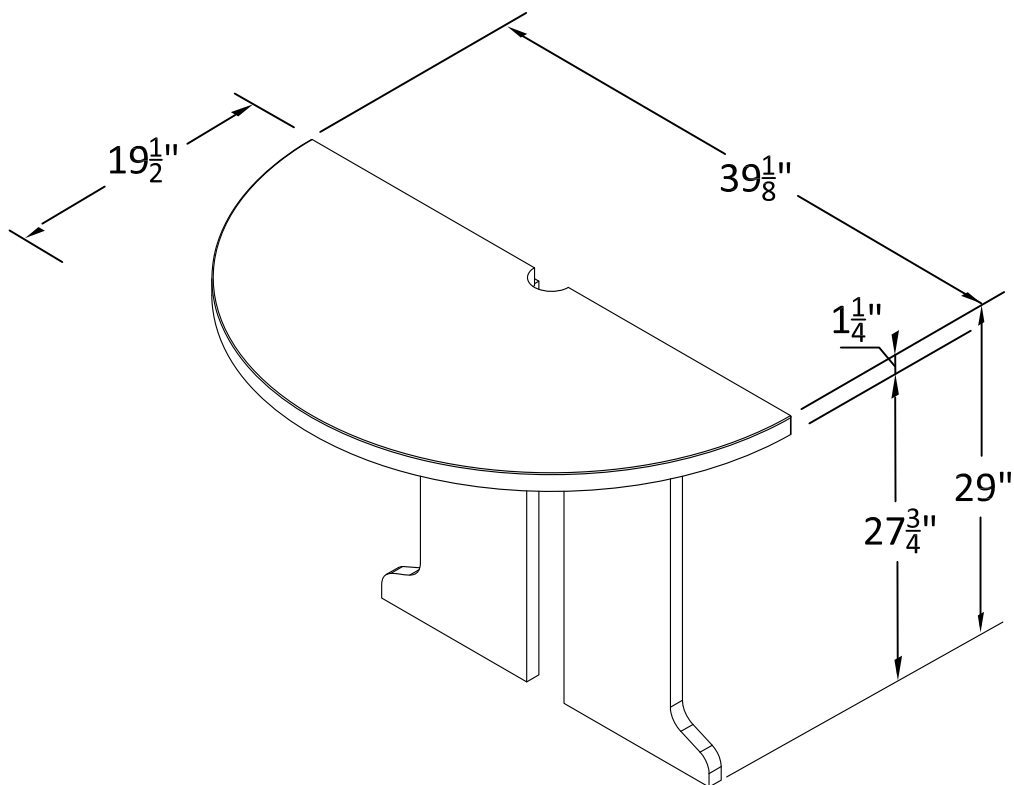

Peninsula

Model Number: 9326XXX

OVERALL PRODUCT SIZE(in inches)

Desk: $39\frac{1}{8}$ "(W)* $19\frac{1}{2}$ "(D)* 29"(H)

Unit Weight: 33.2LBS (15.1KG)

MAXIMUM WEIGHT CAPACITIES